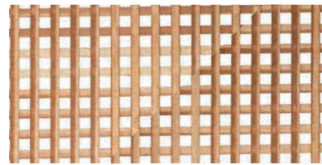

REDWOOD BOARDS
Dogear

REDWOOD RAILS

SPECIALTY TRIM

REDWOOD BOARDS

	5'	6'	8'
1" x 4"	✓ FT ✓ DE	✓ FT ✓ DE	✓ FT
1" x 6"	✓ FT ✓ DE	✓ FT ✓ DE	✓ FT
1" x 8"	✓ FT	✓ FT ✓ DE	✓ FT

*FT = Flat top

*DE= Dogear

REDWOOD RAILS

	8'	16'
2" x 4"	✓	✓
2" x 6"	✓	✓

SPECIALTY TRIM

	5'	6'	8'
1" x 1"	✓	✓	✓
1" x 2"	✓	✓	✓
2" x 2"	✓	✓	✓

*2"x2" can be cut from 1'-8' in length

Redwood Lattice

	1' x 8'	2' x 8'	4' x 8'
Privacy Diagonal	✓	✓	✓
Triple Privacy Diagonal	✓	✓	✓
Squared	✓	✓	✓
Squared Triple Privacy	✓	✓	✓

Privacy Diagonal

Triple Privacy Diagonal

Squared

Squared Triple Privacy

Pressure Treated (Douglas Fir)

	8'	10'	12'	16'
2" x 4"	✓			
2" x 6"	✓			✓
2" x 8"	✓			✓
2" x 12"	✓			✓
4" x 4"	✓	✓	✓	✓
4" x 6"	✓	✓	✓	✓
6" x 6"		✓	✓	✓