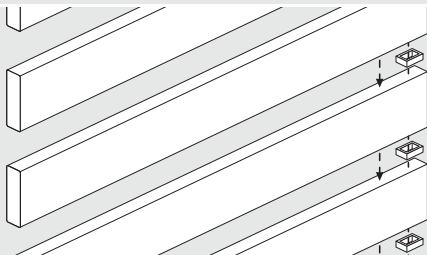

Slat Fencing

WHY SLAT FENCING?

Aluminum Slat fencing achieves this look through their stylish 2.55" aluminum slat that is strong, durable and requires no maintenance. Clean installation is possible with no visible screws or fixings due to its innovative patented design.

GATE WIDTH
39 2/5"

GATE HEIGHT
72"

WIDTH AND HEIGHT ADJUSTABLE PANELS

0.35 inches
SPACING BETWEEN
EACH SLAT

Private and non-climbable, without
completely cutting off air flow.

OutdoorYardStore

www. **OutdoorYardStore** .COM