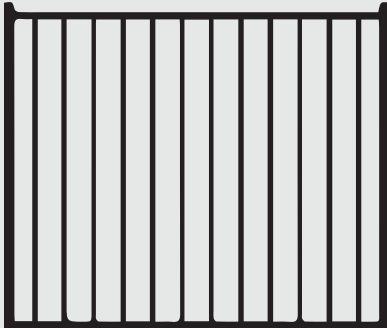

AVAILABLE COLORS

NIGHT SKY

MONUMENT

WOODLAND GRAY

SURFMIST

Aluminum

BEDROCK

HOME SERIES
Square Edge Rail
3/4" Pickets
6' Wide Panels
2" Post
Height: 3'- 6'