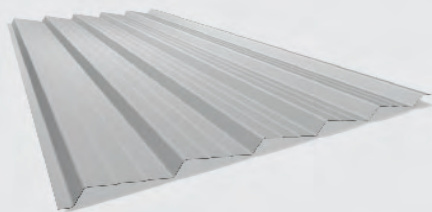

ECO FRIENDLY

FIRE RETARDANT

WEATHERPROOF

RUST-PROOF

COLOR STABILITY

TERMITE-PROOF

PANEL WIDTHS
8'

PANEL HEIGHTS
3'-7'

GATE WIDTHS
3'-6'

GATE HEIGHTS
3'-8'

ColorSTEEL INFILL SHEET PROFILE OPTIONS

REFLECT
PROFILE

Our unique reflect profile ensures your fence looks great from both sides.

UNIVERSAL POSTS & RAILS

RAIL PROFILE

POST PROFILE