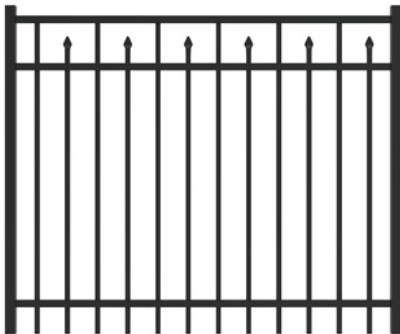

MARBLE

GATES
4' X 3' / 5' X 3'
5' X 4'
5' X 5' / 6' X 5'

* Arched and Straight gates available

HOME SERIES
Square Edge Rail
3/4" Pickets
6' Wide Panels
2" Post
Height: 3'- 6'

HAVEN SERIES
Decorative Rail
3/4" Pickets
8' Wide Panels
2-1/2" Post
Height: 4'- 6'

AMETHYST

GATES
3' X 4' / 3' X 5'
6' X 4'

* Arched and Straight gates available

HOME SERIES
Square Edge Rail
3/4" Pickets
6' Wide Panels
2" Post
Height: 3'- 6'

HAVEN SERIES
Decorative Rail
3/4" Pickets
8' Wide Panels
2-1/2" Post
Height: 4'- 6'

Slat Fencing

WHY SLAT FENCING?

Aluminum Slat fencing achieves this look through their stylish 2.55" aluminum slat that is strong, durable and requires no maintenance. Clean installation is possible with no visible screws or fixings due to its innovative patented design.