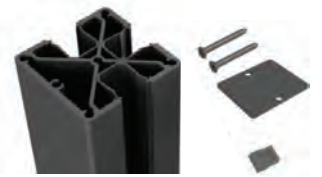

Slat Fencing

ALUMINUM SLAT FENCING PANELS

24 x 95" Slats

1 x Side Frame Rail

1 x Side Frame Rail End Plate

Center Support Rail 71" Long

Center Support Rail Cap

30 x Self drilling wafer head screws, zinc plated

50 x Spacer Blocks

Base Plate Set

ONE WAY POSTS

2 x 95" Posts
2 x Friction Fit Inserts
2 x Post Inserts
2 x 2.55" Post Caps

TWO WAY POSTS

2 x 95" Posts
4 x Friction Fit Inserts
4 x Post Inserts
2 x 2.55" Post Caps

THREE WAY POSTS

2 x 95" Posts
6 x Friction Fit Inserts
6 x Post Inserts
2 x 2.55" Post Caps

ALUMINUM SLAT FENCING GATES

PEDESTRIAN GATES

2 x 71" Gate Side Frames
2 x 71" Punched Inserts
2 x 71" Gate Cover Inserts
4 x 38" Gate Slat (screw flutes)
20 x 38" Slats
2 x Plastic Gate Caps
16 x Steel Screws (zinc flake coating)