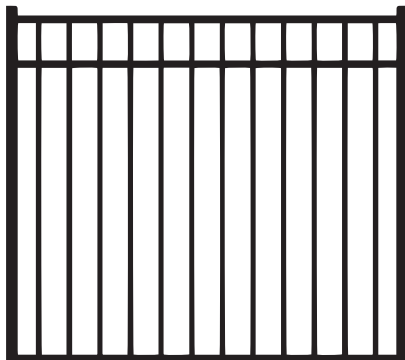

Aluminum

BEDROCK

HOME SERIES
Square Edge Rail
3/4" Pickets
6' Wide Panels
2" Post
Height: 3'- 6'

HAVEN SERIES
Decorative Rail
3/4" Pickets
6' Wide Panels
2-1/2" Post
Height: 4'- 6'

GATES

4' X 4' straight
4' X 10' Bedrock
Double Drive Single Arch Gate

GRANITE

HOME SERIES
Square Edge Rail
3/4" Pickets
6' Wide Panels
2" Post
Height: 3'- 6'

HAVEN SERIES
Decorative Rail
3/4" Pickets
8' Wide Panels
2-1/2" Post
Height: 4'- 6'

GATES

3' X 4' / 4' X 4' / 4' X 5'
5' X 4' / 5' X 5'
6' X 4' / 6' X 5'

* Arched and Straight gates available

* Different colors available