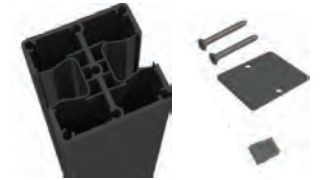

Slat Fencing

ALUMINUM SLAT FENCING PANELS

24 x 95" Slats

1 x Side Frame Rail

1 x Side Frame Rail End Plate

Center Support Rail 71" Long

Center Support Rail Cap

30 x Self drilling wafer head screws, zinc plated

50 x Spacer Blocks

Base Plate Set

ONE WAY POSTS

2 x 95" Posts
2 x Friction Fit Inserts
2 x Post Inserts
2 x 2.55" Post Caps

TWO WAY POSTS

2 x 95" Posts
4 x Friction Fit Inserts
4 x Post Inserts
2 x 2.55" Post Caps

THREE WAY POSTS

2 x 95" Posts
6 x Friction Fit Inserts
6 x Post Inserts
2 x 2.55" Post Caps

ALUMINUM SLAT FENCING GATES

PEDESTRIAN GATES

2 x 71" Gate Side Frames
2 x 71" Punched Inserts
2 x 71" Gate Cover Inserts
4 x 38" Gate Slat (screw flutes)
20 x 38" Slats
2 x Plastic Gate Caps
16 x Steel Screws (zinc flake coating)