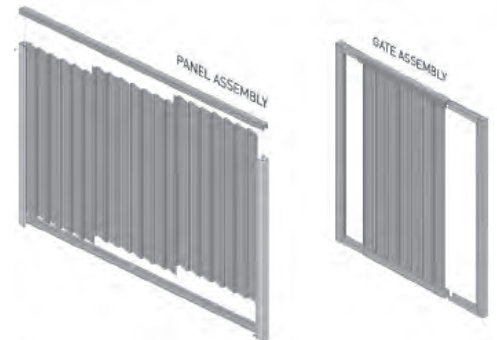

3 x Infill sheets for 6' Wide Gate
2 x Rails @ 8'
12 Tek screws