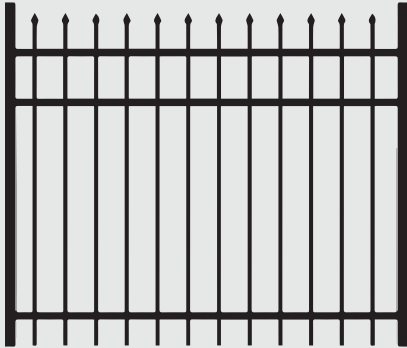

HAVEN SERIES
Decorative Rail
3/4" Pickets
8' Wide Panels
2-1/2" Post
Height: 4'- 6'

GATES

3' X 4' / 4' X 4' / 4' X 5'
5' X 4' / 5' X 5'
6' X 4' / 6' X 5'

* Arched and Straight gates available

* Different colors available

MARBLE

GATES
4' X 3' / 5' X 3'
5' X 4'
5' X 5' / 6' X 5'

* Arched and Straight gates available

HOME SERIES
Square Edge Rail
3/4" Pickets
6' Wide Panels
2" Post
Height: 3'- 6'

HAVEN SERIES
Decorative Rail
3/4" Pickets
8' Wide Panels
2-1/2" Post
Height: 4'- 6'