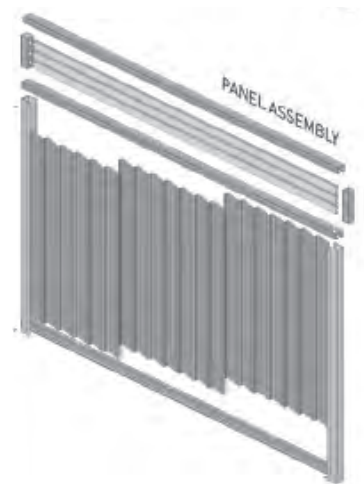

3 x Infill sheets for 6' Wide Gate
 2 x Rails @ 8'
 12 Tek screws

ColorSTEEL PANEL WITH SLAT LAT TRELLIS

8' WIDE X 6' HIGH PANEL

(adds 1' to fence height)
 3 x Infill Sheets
 2 x C-Posts @ 10'

3 x Rails @ 8'
 1 x Slat Lat Infill
 22 Tek Screws