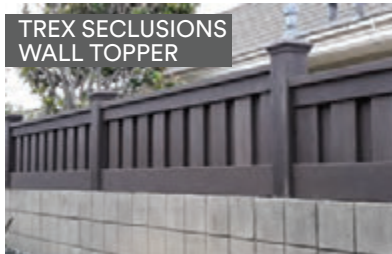

VARIETY OF STYLES

oh let me count the ways....