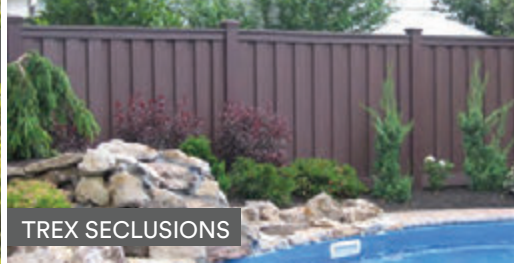

VARIETY OF STYLES

oh let me count the ways....